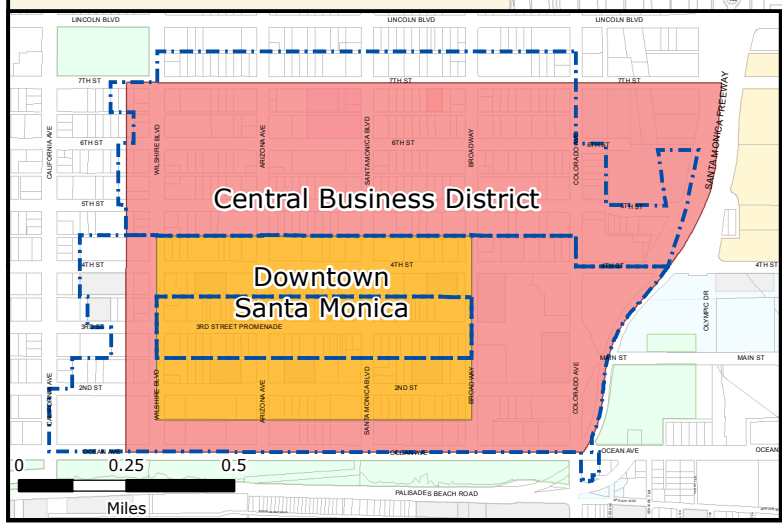

City of Santa Monica

Business Improvement Districts

- Montana Avenue
- Pico Boulevard
- Main Street
- Downtown Santa Monica
- Central Business District
- Property Based Assessment District