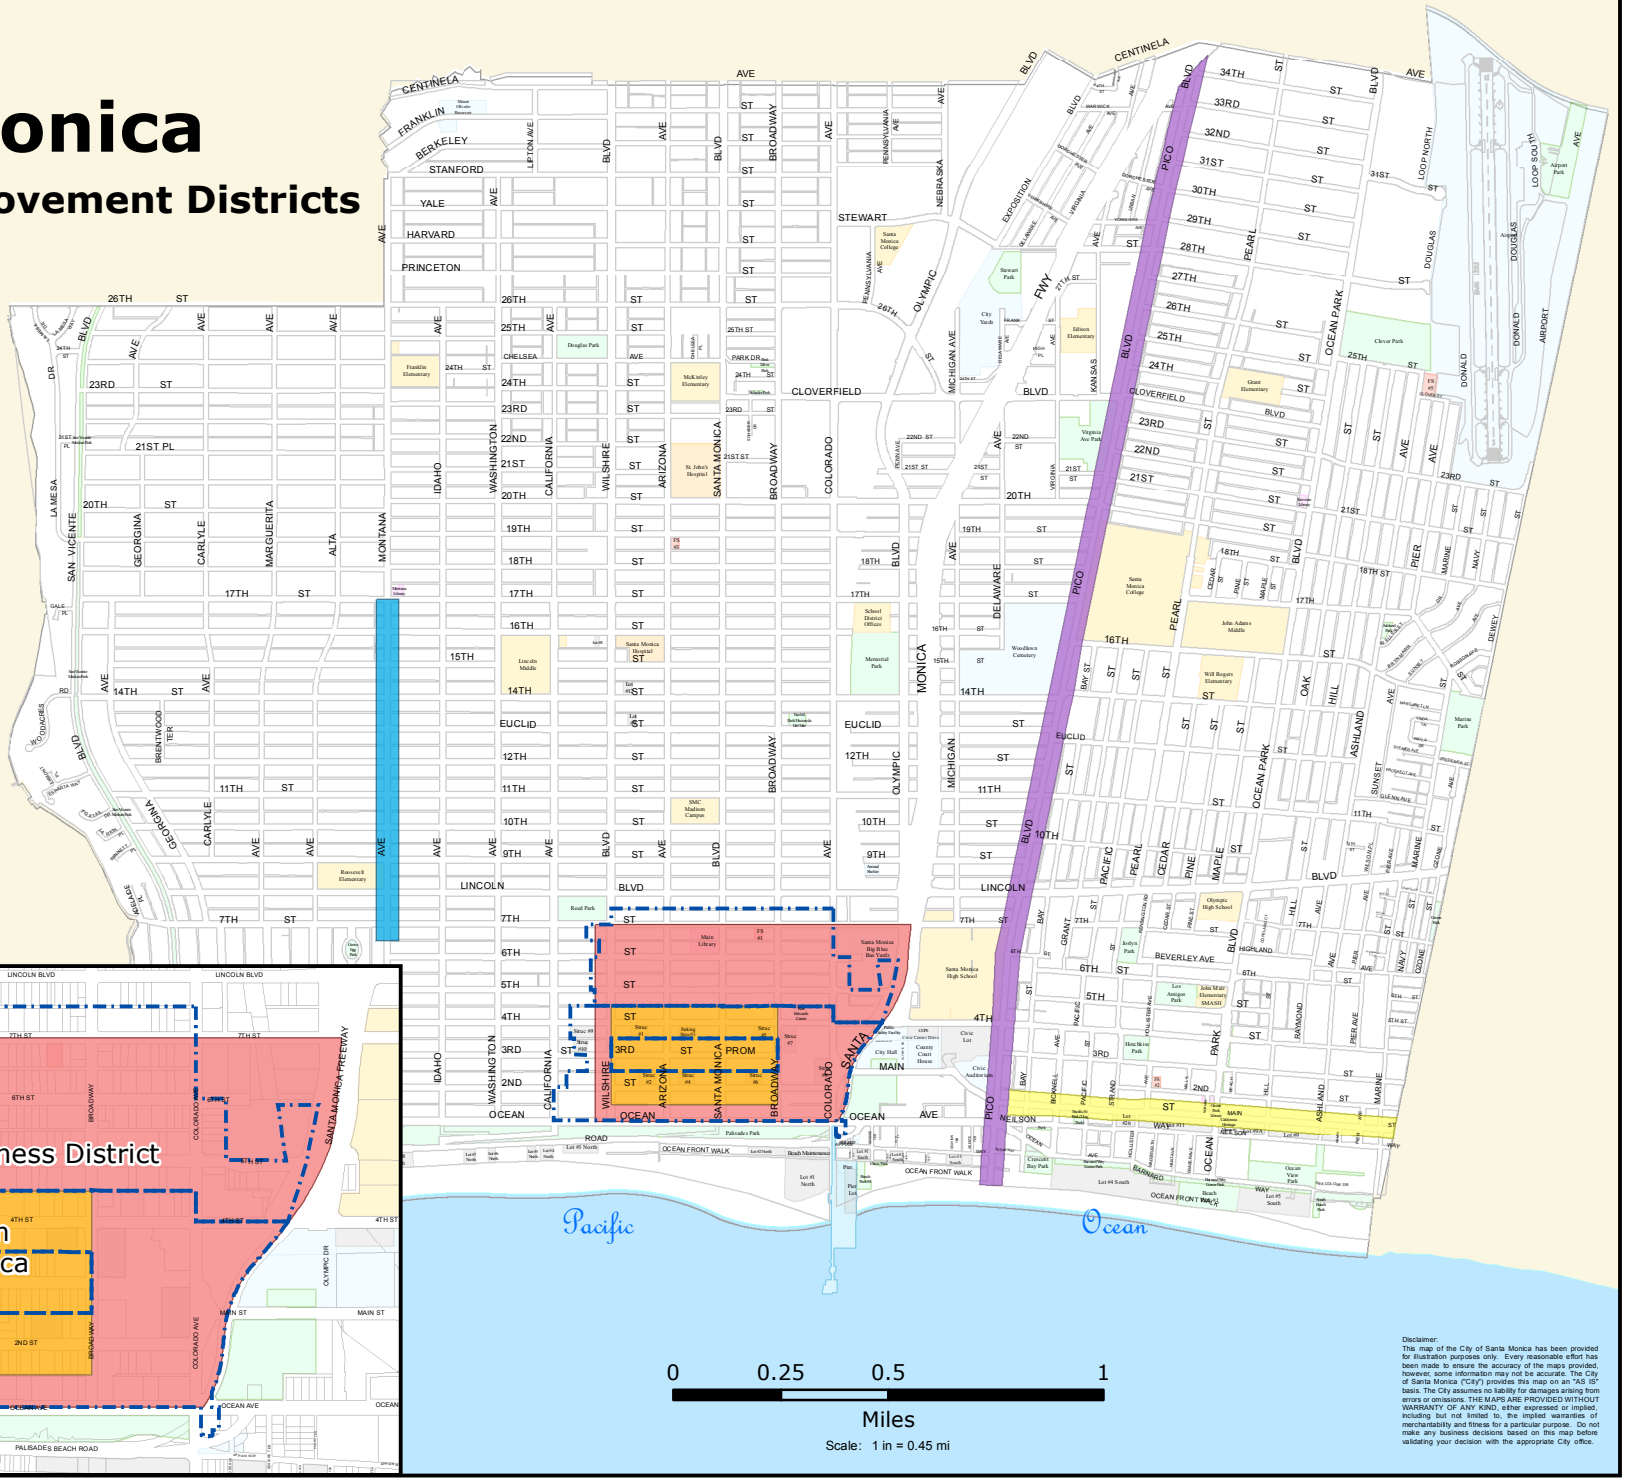

City of Santa Monica

Business Improvement Districts

- Montana Avenue
- Pico Boulevard
- Main Street
- Downtown Santa Monica
- Central Business District
- Property Based Assessment District