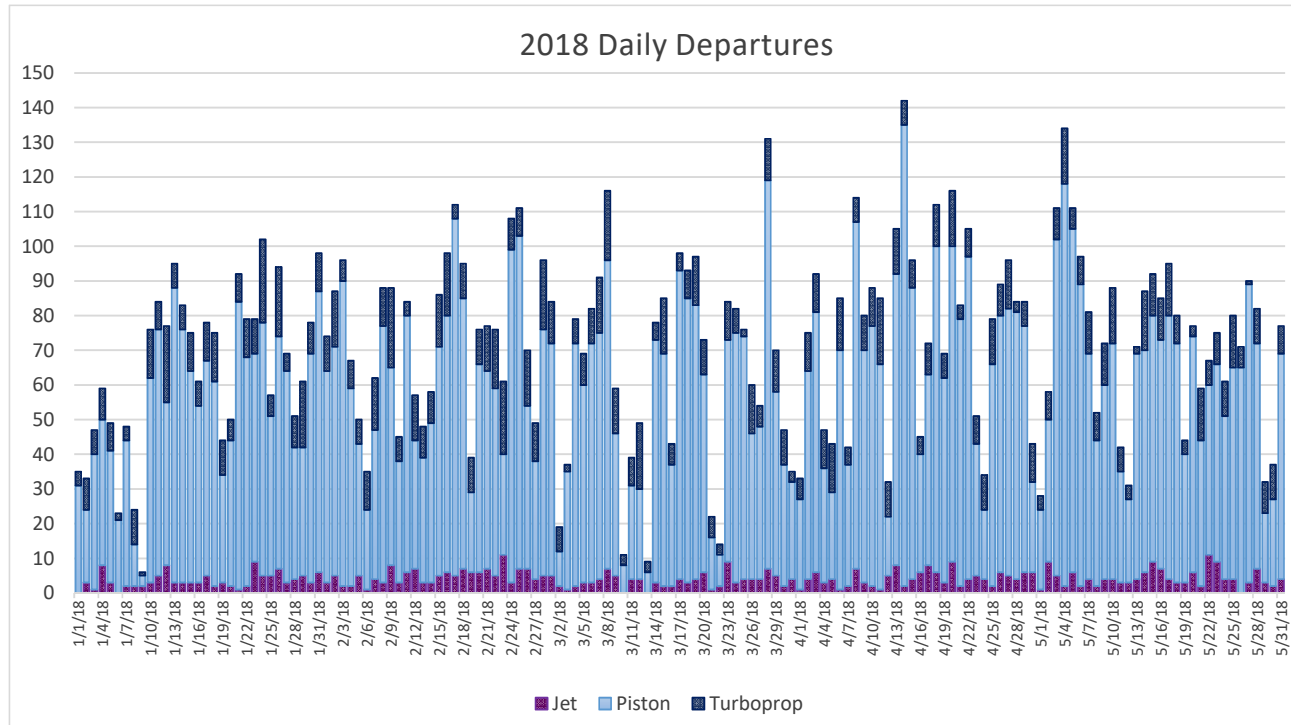

## Monthly Comparison of Departure on 3500' Runway

Month	Helicopter		Jet		Piston		Turboprop		Total
May 2016	178		849		1,730		300		3,057
May 2017	128		710		1,523		360		2,721
Prior 2 May months Avg.	153		780		1,627		330		2,889
<b>May 2018</b>	<b>150</b>	<b>-2%</b>	<b>136</b>	<b>-83%</b>	<b>1,848</b>	<b>14%</b>	<b>283</b>	<b>-14%</b>	<b>2,417</b>

Month	Helicopter		Jet		Piston		Turboprop		Total
January to May 2017	638		3,383		7,817		1,449		10,566
<b>January to May 2018</b>	<b>743</b>	<b>16%</b>	<b>602</b>	<b>-82%</b>	<b>8,557</b>	<b>9%</b>	<b>1,490</b>	<b>3%</b>	<b>8,975</b>