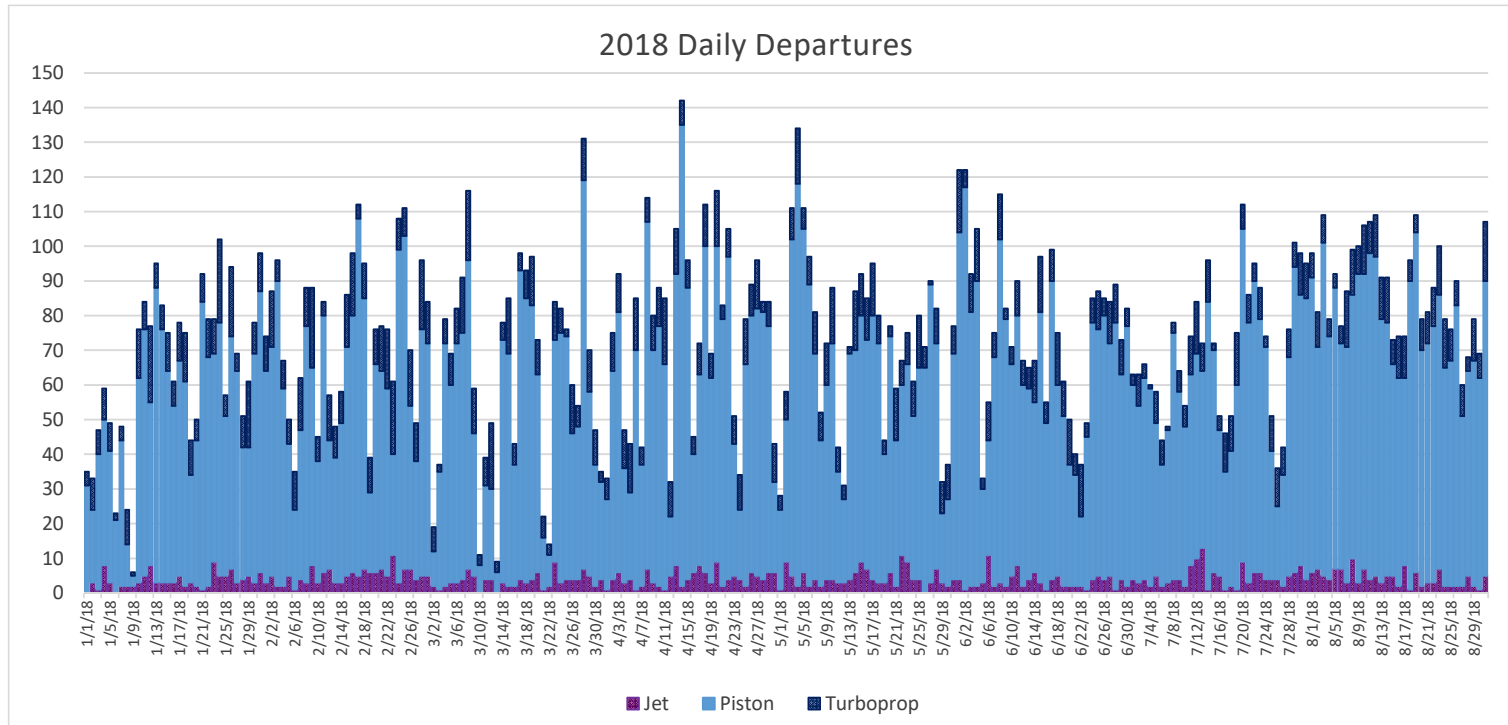

Monthly Comparison of Departure on 3500' Runway

Month	Helicopter		Jet		Piston		Turboprop		Total
August 2016	120		799		2,305		281		3,505
August 2017	156		755		1,691		316		2,918
Prior 2 August months Avg.	138		777		1,998		299		3,212
August 2018	181	31%	134	-83%	2,294	15%	300	1%	2,909

Month	Helicopter		Jet		Piston		Turboprop		Total
January to August 2017	1,067		5,467		12,904		2,382		21,820
January to August 2018	1,198	12%	979	-82%	14,574	13%	2,306	-3%	19,057

[Previous year end reports](#)