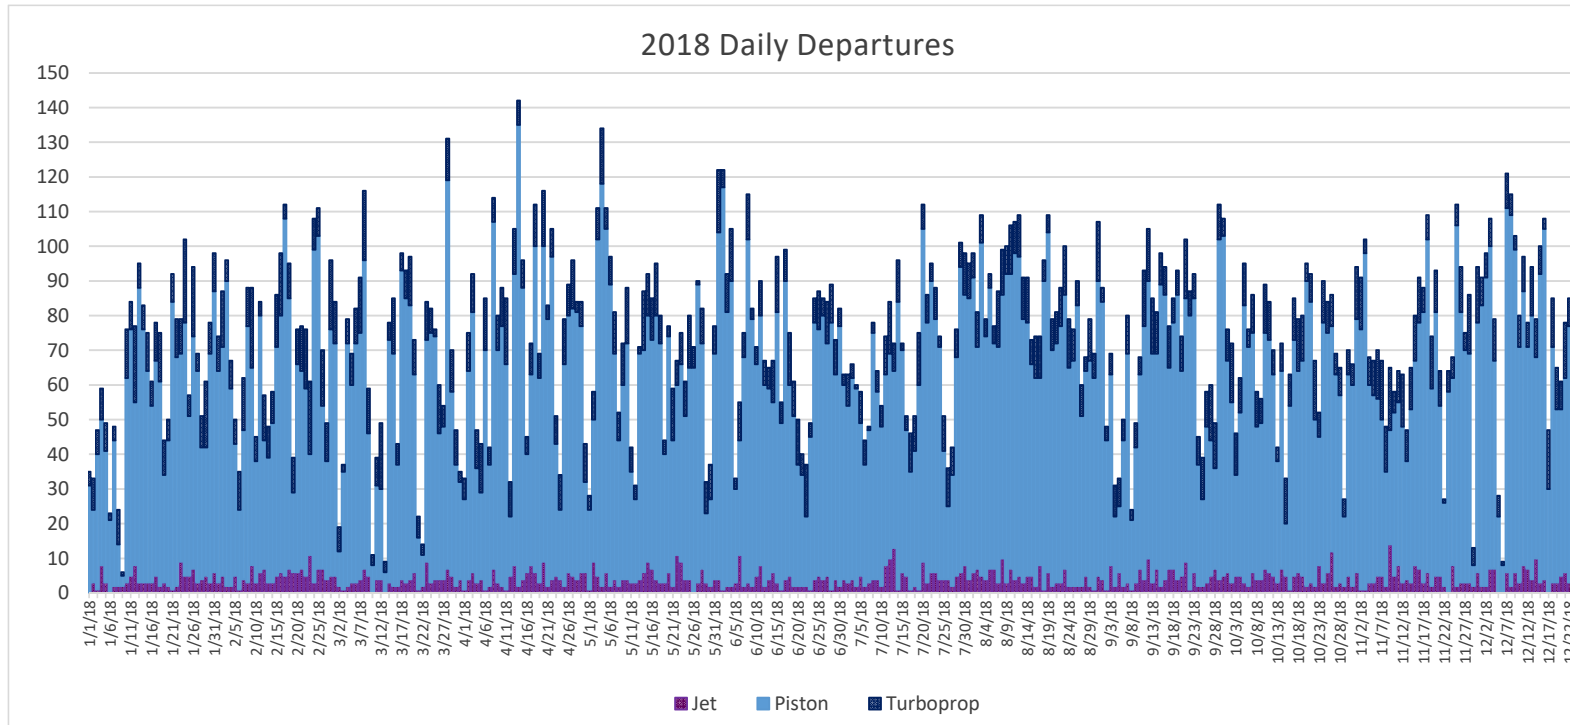

Monthly Comparison of Departure on 3500' Runway

Month	Helicopter		Jet		Piston		Turboprop		Total
December 2016	82		634		1,349		235		2,300
December 2017	16		178		1,029		164		1,387
Prior 2 December months Avg.	49		406		1,189		200		1,844
December 2018	107	118%	108	-73%	1,832	54%	235	18%	2,282

Month	Helicopter		Jet		Piston		Turboprop		Total
January to December 2017	1,545		7,753		19,142		3,401		31,841
January to December 2018	1,751	13%	1,487	-81%	21,704	13%	3,437	1%	28,379

[Previous year end reports](#)