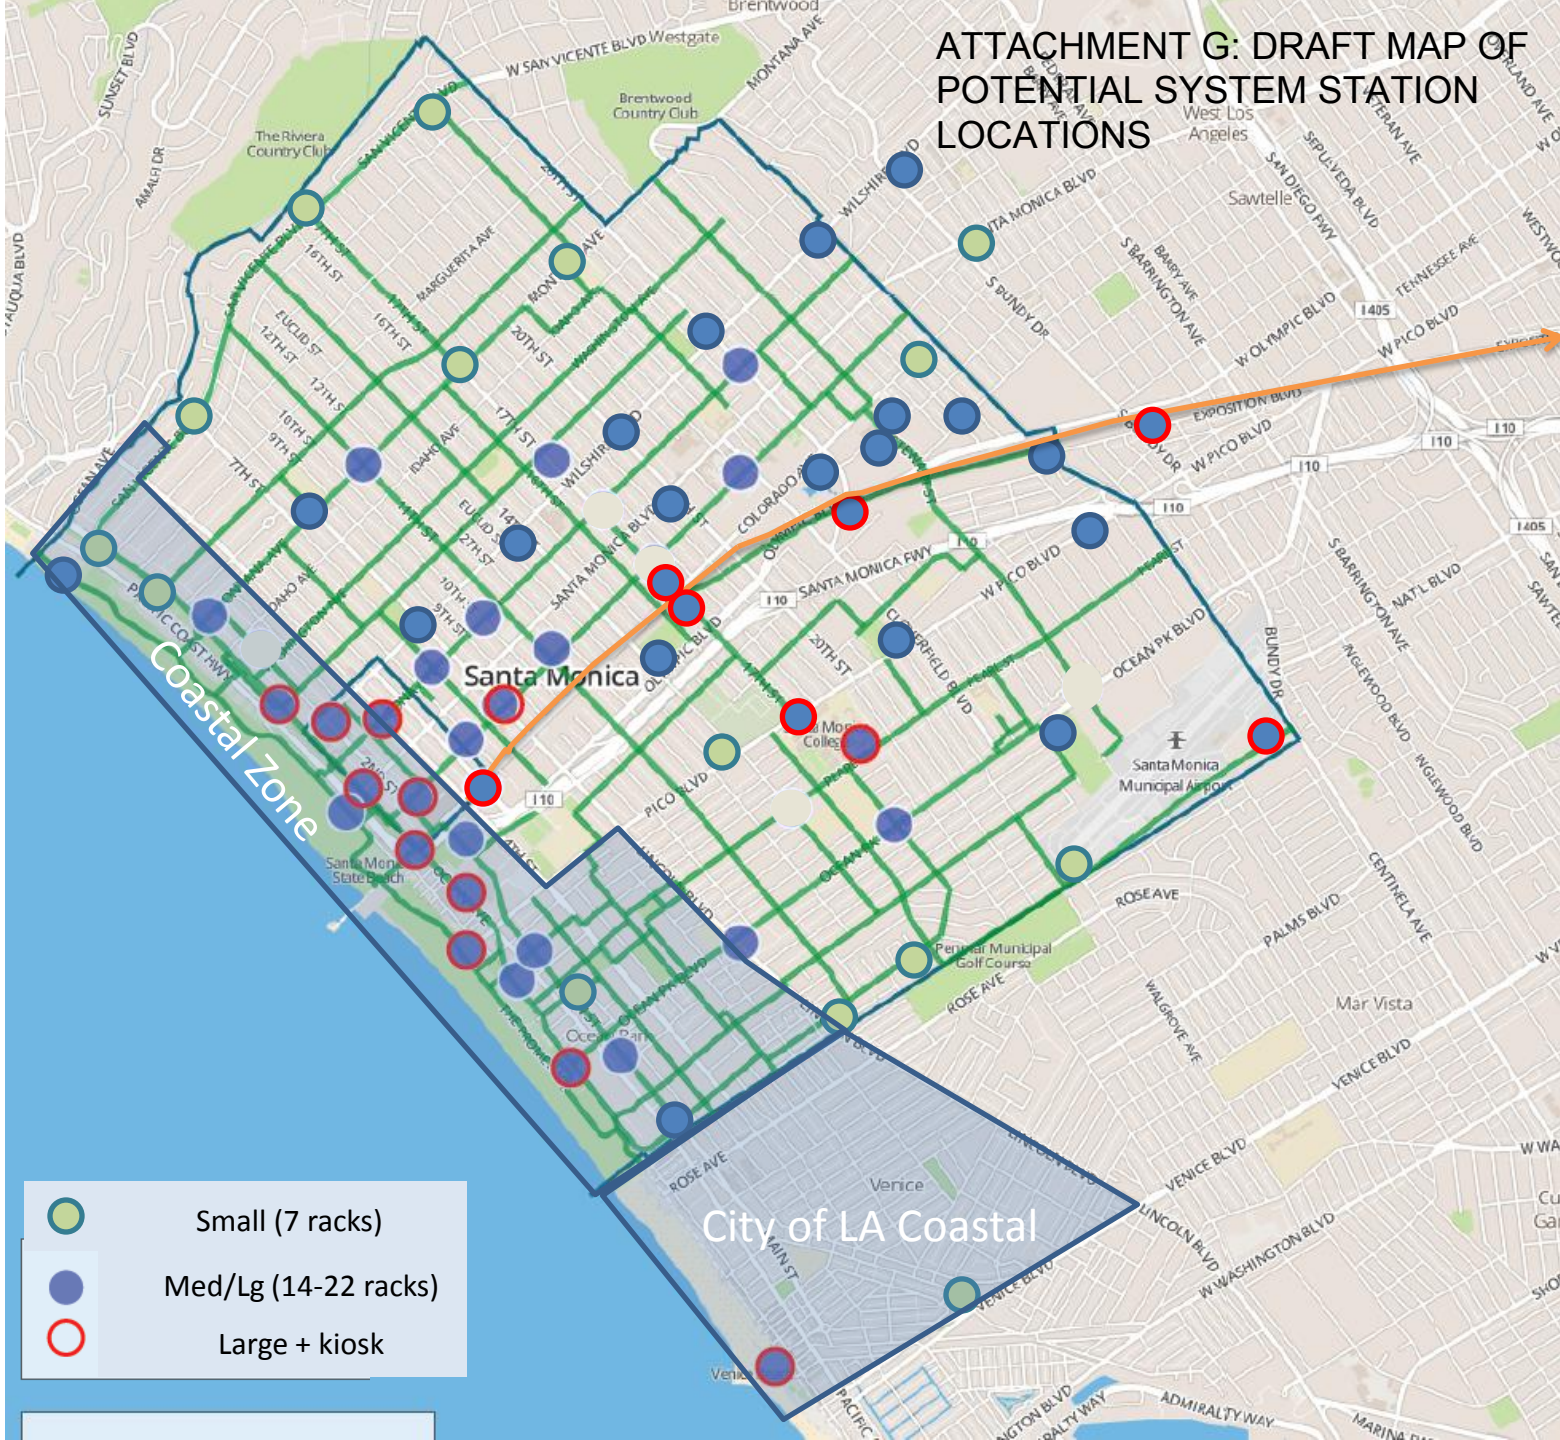

ATTACHMENT G: DRAFT MAP OF POTENTIAL SYSTEM STATION LOCATIONS

-  Small (7 racks)
-  Med/Lg (14-22 racks)
-  Large + kiosk